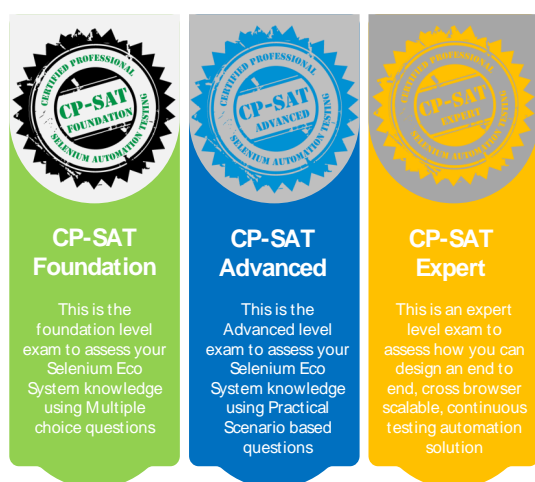

CP-SAT new pattern explained

The certification program is not only about Selenium but the Selenium Ecosystem which includes testing frameworks, tools, and technology, which together brings the best out of Selenium.

Since its inception CP-SAT has covered a long journey, there have been various revisions in the learning objectives. This has helped CP-SAT program keep itself abreast with the latest developments to match the industry standards. Along with the program development, significant changes have occurred over the years in the examination pattern as well. The examination pattern till now had a 1-hour theory examination followed by an intensive 2.5-hour practical examination. This pattern warranted a continuous availability of a candidate for 3.5 hours (1 hour Theory + 2.5 hours Practical) which was difficult for a working professional to manage.

The new pattern has now 3 levels

1. **CP-SAT Foundation** (MCQ Based examination - 1 hour with minimum passing criteria of 60 %)

2. **CP-SAT Advanced** (Practical Assessment - Scenario based questions which would need participants to solve the questions and submit the codebase for evaluation)

3. **CP-SAT Expert (Practical - solutioning based)** - Expert level exam would need participants to design an end to end, cross browser scalable, continuous testing automation solution.

In this new pattern, the examination will be conducted as follows

1. **CP-SAT Foundation Examination:** This will now be a self-proctored examination which you can take at any time at your convenience - examination credentials will be shared with the candidate 24 hours in advance before the preferred date of the examination. The foundation exam is 1 hour exam, having 50 multiple choice questions. Total duration for the exam is 60 minutes and passing percentage is 60%.
2. **CP-SAT Advanced Examination** - This will be a proctored examination wherein you need to select time slots for appearing the examination. It must be noted that to appear for CPSAT Advanced examination - it is mandatory to clear the CPSAT Foundation Examination. CP-SAT Advanced exam is 2.5 hour (150 minute) practical exam
3. **CP-SAT Expert Examination** - This will be a proctored examination wherein you need to select time slots for appearing the examination. It must be noted that to appear for CPSAT expert examination - it is mandatory to clear the CPSAT Foundation and CP-SAT Advanced Examination. CP-SAT Expert exam is 3-hour (180 minute) exam. Followed by a live presentation of 30 minutes to a Jury